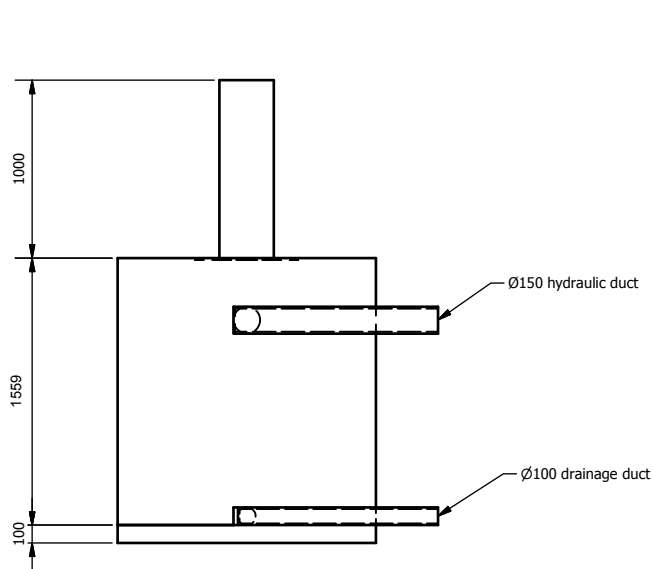

Universal Bollard Range

Single Unit

Tested to International IWA-14

7.2T @ 80kph

Bollard Sleeve	
Type	Diameter
Sleeveless	245mm
Venus Sleeve	254mm
Venus Sleeve with Banding	256mm
Jupiter Sleeve	304mm
Jupiter Sleeve with Banding	306mm

TITLE: Automatic Universal Terra Bollard

Single Unit

DRAWING NUMBER: Automatic Terra Universal Single Concept 06.09.16

DRAWN: B.K NOT TO SCALE DIMENSIONS IN MM

SALES DRAWINGS
 FOR INFORMATION ONLY, NOT FOR CONSTRUCTION
 COPYRIGHT OF FRONTIER PITTS LTD