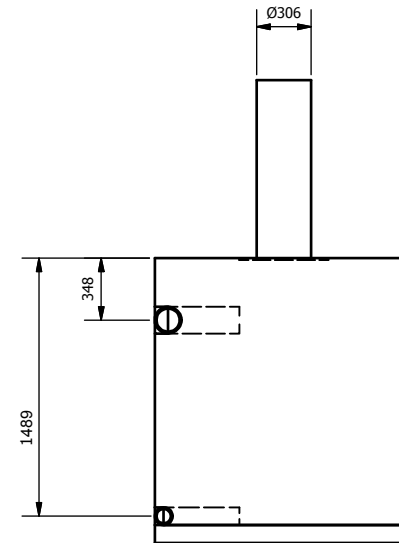

Universal Bollard Range

Single Unit

Tested to International IWA-14

7.2T @ 80kph

Bollard Sleeve	
Type	Diameter
Sleeveless	245mm
Venus Sleeve	254mm
Venus Sleeve with Banding	256mm
Jupiter Sleeve	304mm
Jupiter Sleeve with Banding	306mm