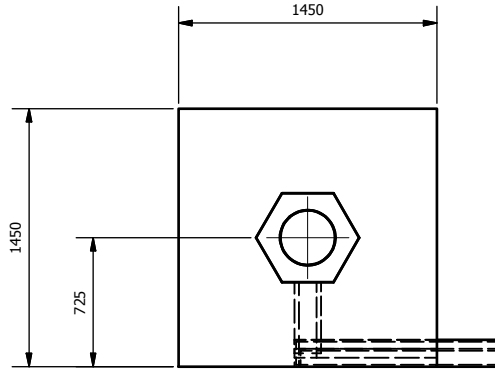

Universal Bollard Range

Single Unit

Tested to International IWA-14

7.2T @ 80kph

Bollard Sleeve	
Type	Diameter
Sleeveless	245mm
Venus Sleeve	254mm
Venus Sleeve with Banding	256mm
Jupiter Sleeve	304mm
Jupiter Sleeve with Banding	306mm