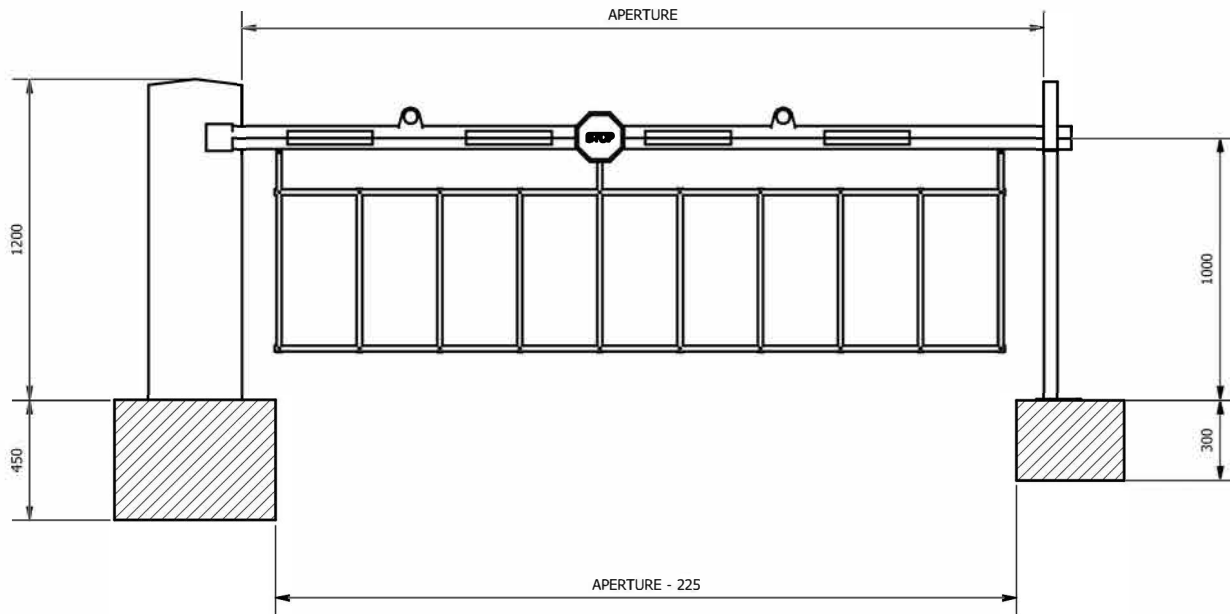

FBX Barrier (with skirt)

FRONTIER PITTS LTD
CROMPTON HOUSE . CROMPTON WAY
CRAWLEY . WEST SUSSEX . RH10 9QZ
TEL: +44 (0) 1293 548 301
FAX: +44 (0) 1293 560 560
EMAIL: contracts@frontierpitts.com
WEB: www.frontierpitts.com

TITLE: FBX Barrier with Skirt
Installation Layout

DRAWING NUMBER: 6432-51-02 SALESv1

DRAWN: B.K

NOT TO SCALE DIMENSIONS IN MM

SALES DRAWINGS
FOR INFORMATION ONLY, NOT FOR CONSTRUCTION
COPYRIGHT OF FRONTIER PITTS LTD