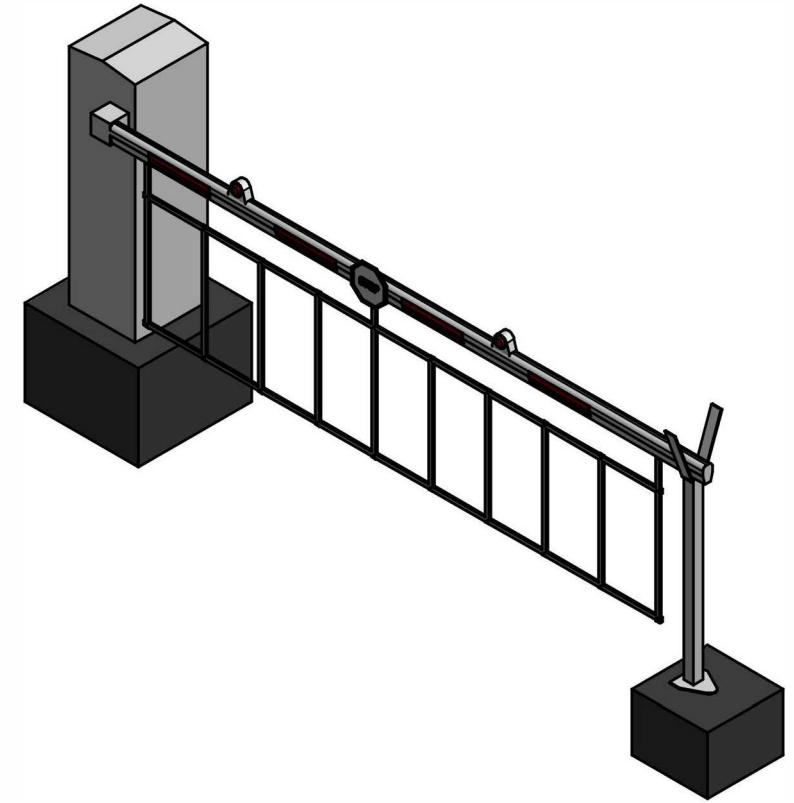

FBX Barrier (with skirt)

FRONTIER PITTS LTD
CROMPTON HOUSE . CROMPTON WAY
CRAWLEY . WEST SUSSEX . RH10 9QZ
TEL: +44 (0) 1293 548 301
FAX: +44 (0) 1293 560 560
EMAIL: contracts@frontierpitts.com
WEB: www.frontierpitts.com

TITLE: FBX Barrier with Skirt
Installation Layout

DRAWING NUMBER: 6432-51-02 SALESv1

DRAWN: B.K

NOT TO SCALE DIMENSIONS IN MM

SALES DRAWINGS
FOR INFORMATION ONLY, NOT FOR CONSTRUCTION
COPYRIGHT OF FRONTIER PITTS LTD