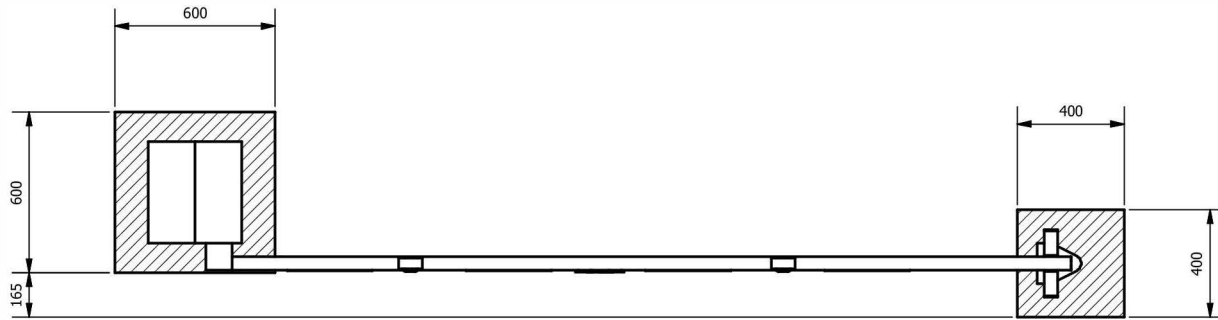

FBX Barrier (with skirt)

FRONTIER PITTS LTD
CROMPTON HOUSE . CROMPTON WAY
CRAWLEY . WEST SUSSEX . RH10 9QZ
TEL: +44 (0) 1293 548 301
FAX: +44 (0) 1293 560 560
EMAIL: contracts@frontierpitts.com
WEB: www.frontierpitts.com

TITLE: FBX Barrier with Skirt
Installation Layout

DRAWING NUMBER: 6432-51-02 SALESv1

DRAWN: B.K

NOT TO SCALE DIMENSIONS IN MM

SALES DRAWINGS
FOR INFORMATION ONLY, NOT FOR CONSTRUCTION
COPYRIGHT OF FRONTIER PITTS LTD