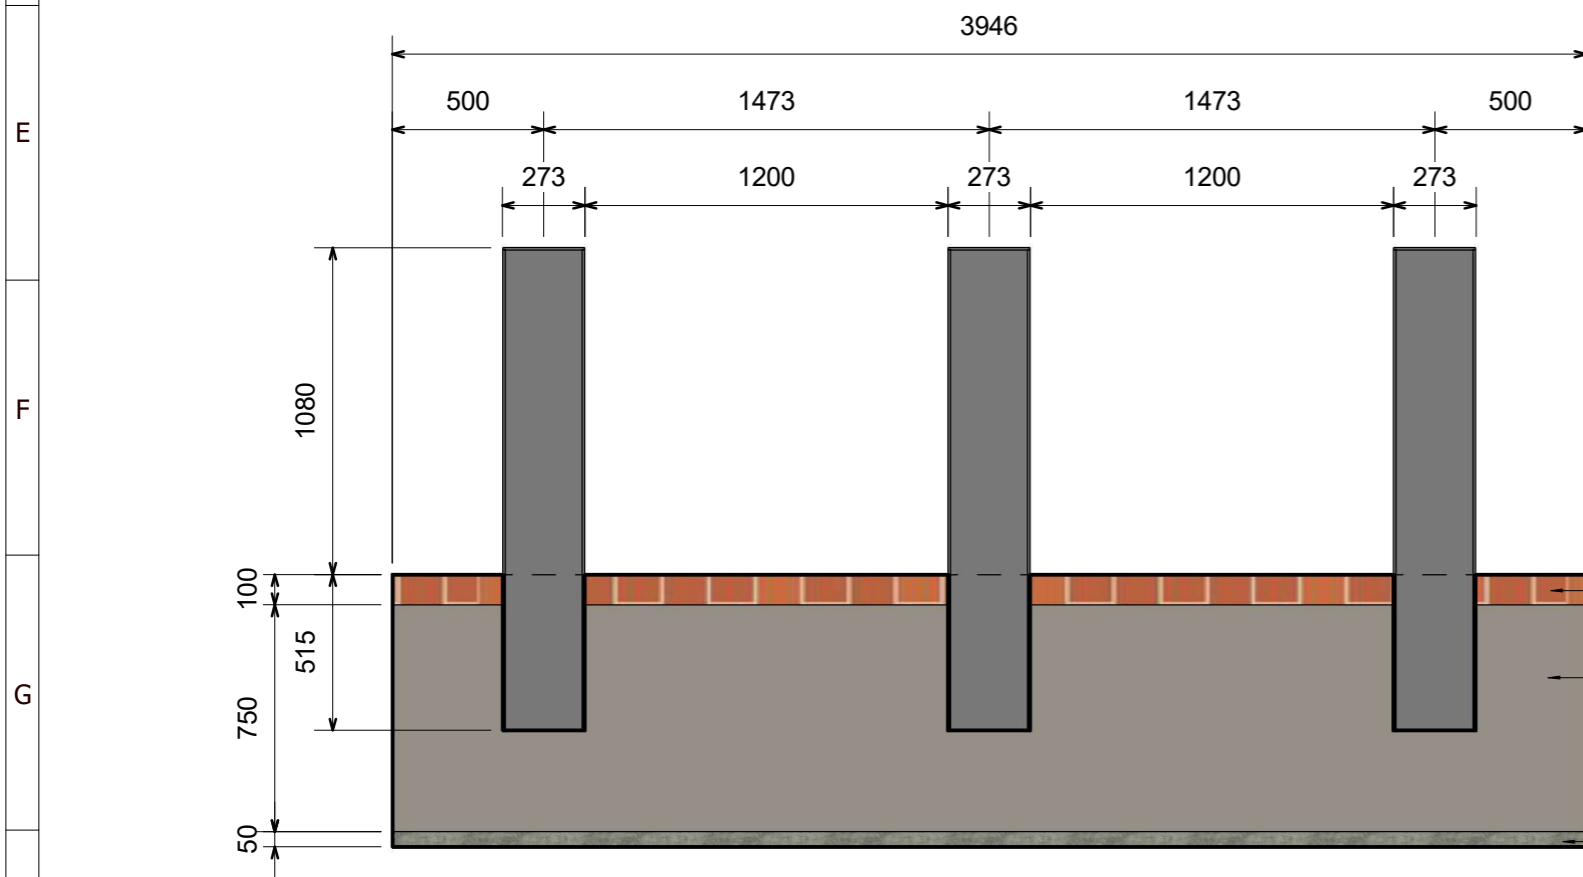

1	2	3	4	5	6	7	8	9	10	IF IN DOUBT ASK			
---	---	---	---	---	---	---	---	---	----	-----------------	--	--	--

ISS	AUTHOR	CHANGE	CHECKED	REVISED	APPROVED	DATE	CN#
1	AS	ORIGINAL	AA	AA	AA	24.06.25	

ALL DIMENSIONS ARE IN MILLIMETERS

SCALE	TOLERANCES
1:25	ISO 2768-m,k

THIRD ANGLE PROJECTION

THE INFORMATION CONTAINED IN THIS DRAWING IS CONFIDENTIAL AND MUST NOT BE PASSED IN WHOLE OR IN PART TO THIRD PARTIES WITHOUT THE PERMISSION OF FRONTIER PITTS LTD.