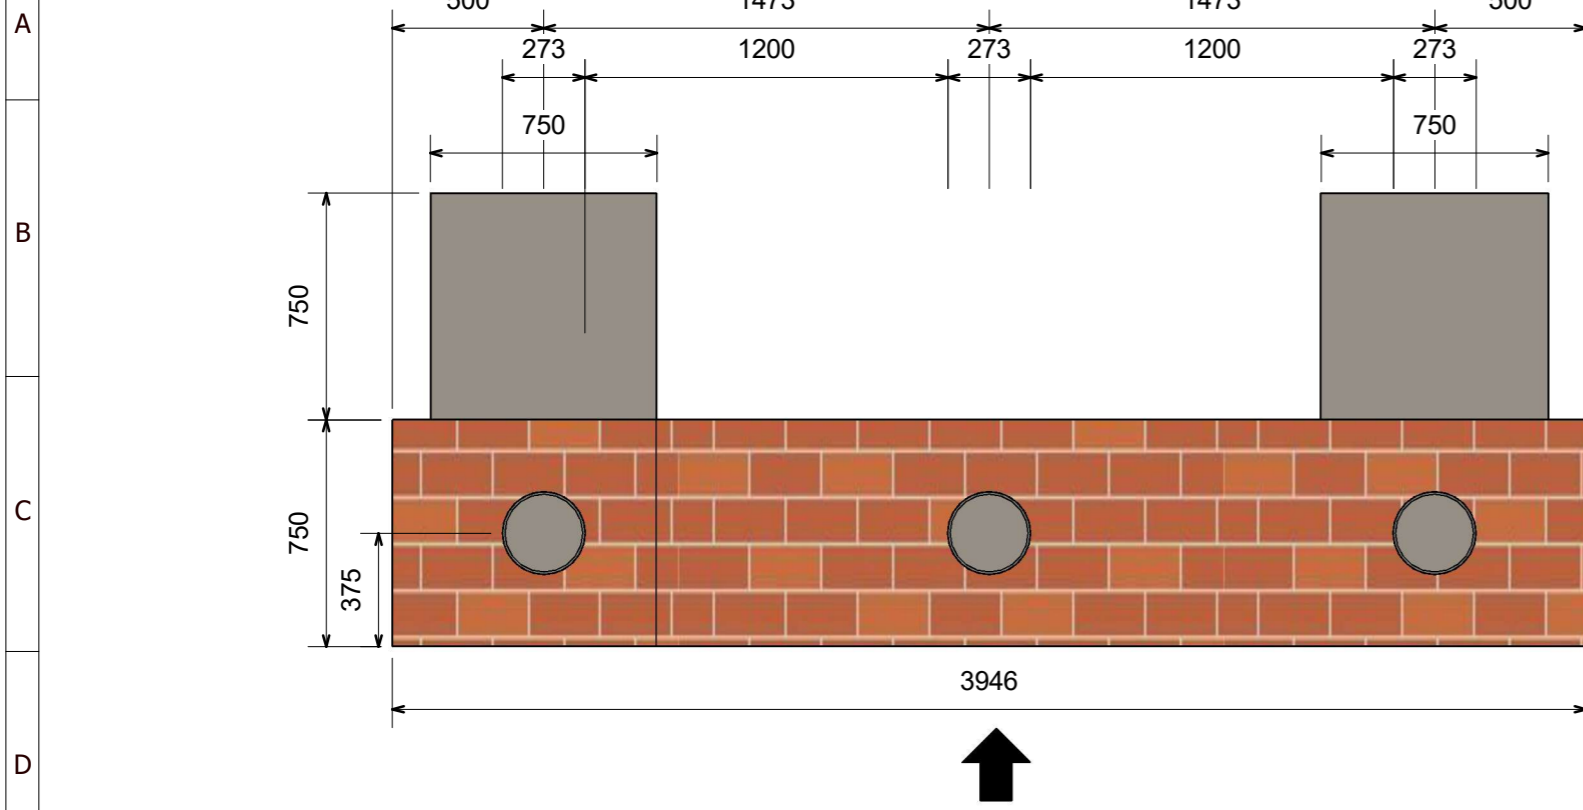

1	2	3	4	5	6	7	8	9	10	IF IN DOUBT ASK			
---	---	---	---	---	---	---	---	---	----	-----------------	--	--	--

ISS	AUTHOR	CHANGE	CHECKED	REVISED	APPROVED	DATE	CN#
1	AS	ORIGINAL	AA	AA	AA	24.06.25	

ALL DIMENSIONS ARE IN MILLIMETERS

SCALE	TOLERANCES
1:25	ISO 2768-m,k

THIRD ANGLE PROJECTION

THE INFORMATION CONTAINED IN THIS DRAWING IS CONFIDENTIAL AND MUST NOT BE PASSED IN WHOLE OR IN PART TO THIRD PARTIES WITHOUT THE PERMISSION OF FRONTIER PITTS LTD.