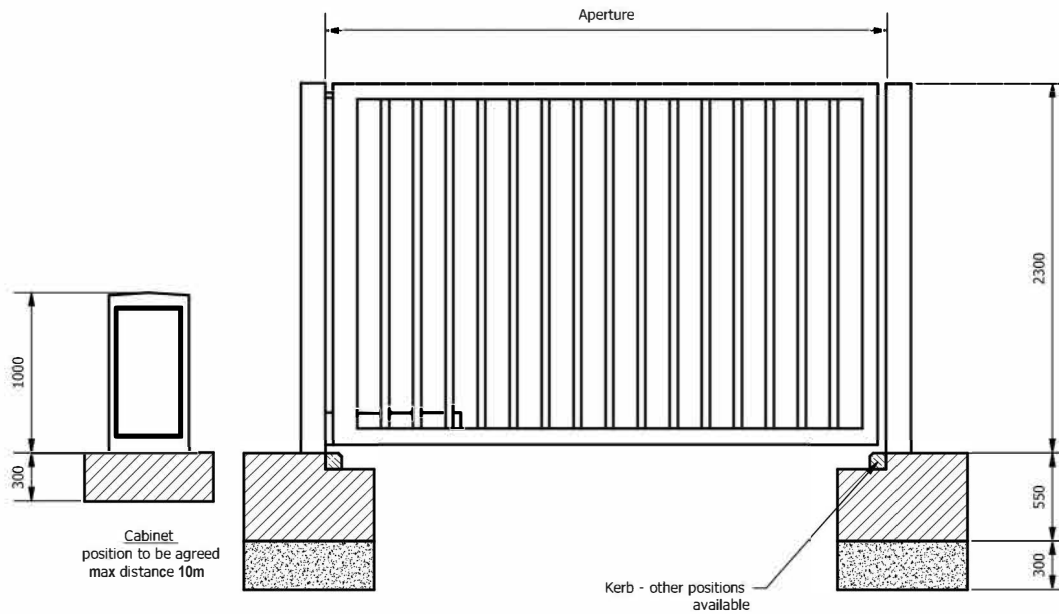

Gate Back Hinged Gate

**FRONTIER
PITTS**

FRONTIER PITTS LTD
CROMPTON HOUSE . CROMPTON WAY
CRAWLEY . WEST SUSSEX . RH10 9QZ
TEL: +44 (0) 1293 548 301
FAX: +44 (0) 1293 560 560
EMAIL: contracts@frontierpitts.com
WEB: www.frontierpitts.com

TITLE: Gate Back Hinged Gate
Installation Layout

DRAWING NUMBER: SGHGLV-01 SALESv1

DRAWN: B.K NOT TO SCALE DIMENSIONS IN MM

SALES DRAWINGS
FOR INFORMATION ONLY, NOT FOR CONSTRUCTION
COPYRIGHT OF FRONTIER PITTS LTD