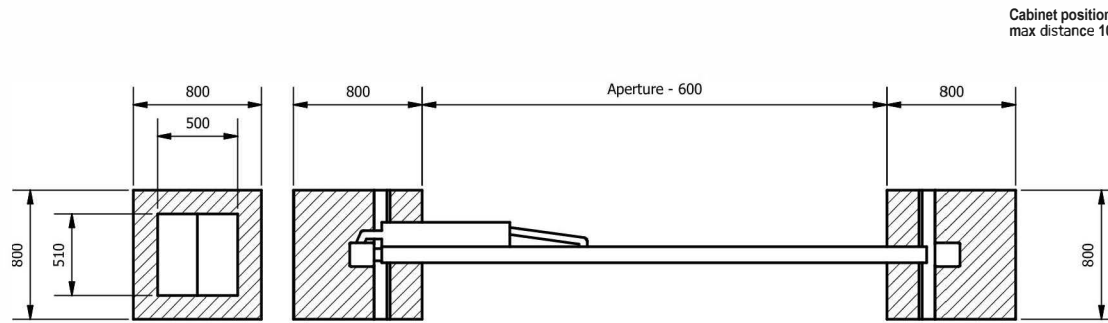

Gate Back Hinged Gate

**FRONTIER
PITTS**

FRONTIER PITTS LTD
CROMPTON HOUSE . CROMPTON WAY
CRAWLEY . WEST SUSSEX . RH10 9QZ
TEL: +44 (0) 1293 548 301
FAX: +44 (0) 1293 560 560
EMAIL: contracts@frontierpitts.com
WEB: www.frontierpitts.com

TITLE: Gate Back Hinged Gate
Installation Layout

DRAWING NUMBER: SGHGLV-01 SALESv1

DRAWN: B.K NOT TO SCALE DIMENSIONS IN MM

SALES DRAWINGS
FOR INFORMATION ONLY, NOT FOR CONSTRUCTION
COPYRIGHT OF FRONTIER PITTS LTD