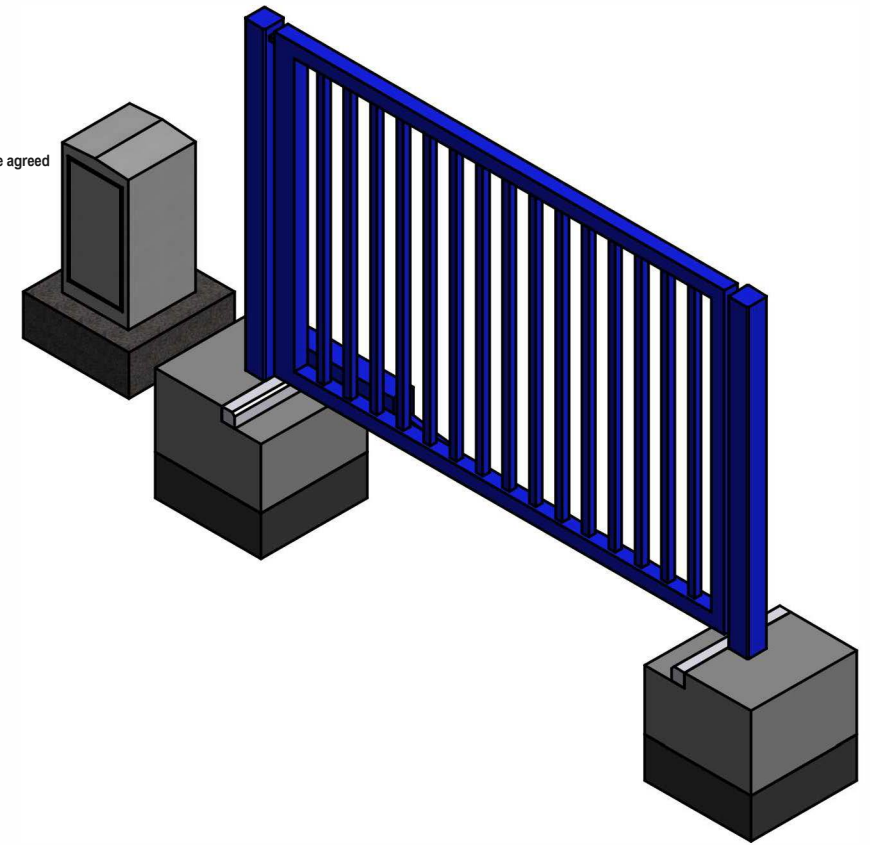

Gate Back Hinged Gate

**FRONTIER
PITTS**

FRONTIER PITTS LTD
CROMPTON HOUSE . CROMPTON WAY
CRAWLEY . WEST SUSSEX . RH10 9QZ
TEL: +44 (0) 1293 548 301
FAX: +44 (0) 1293 560 560
EMAIL: contracts@frontierpitts.com
WEB: www.frontierpitts.com

TITLE: Gate Back Hinged Gate
Installation Layout

DRAWING NUMBER: SGHGLV-01 SALESv1

DRAWN: B.K NOT TO SCALE DIMENSIONS IN MM

SALES DRAWINGS
FOR INFORMATION ONLY, NOT FOR CONSTRUCTION
COPYRIGHT OF FRONTIER PITTS LTD