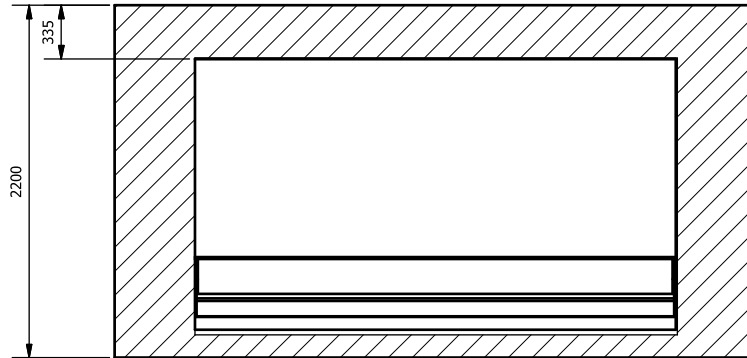

Terra Blocker ATTB-80 MKIII

IWA 14-1:2013 Impact tested
N2A, 7200kg, 80kph

ZERO PENETRATION P1

Also see:

Terra Blocker 7.5t @ 30mph
Terra Shallow Blocker

FRONTIER PITTS LTD
CROMPTON HOUSE . CROMPTON WAY
CRAWLEY . WEST SUSSEX . RH10 9QZ
TEL: +44 (0) 1293 548 301
FAX: +44 (0) 1293 560 560
EMAIL: contracts@frontierpitts.com
WEB: www.frontierpitts.com

TITLE: Terra Blocker ATTB-80 MKIII
Installation Layout

DRAWING NUMBER:

DRAWN: B.K

NOT TO SCALE DIMENSIONS IN MM

SALES DRAWINGS
FOR INFORMATION ONLY, NOT FOR CONSTRUCTION
COPYRIGHT OF FRONTIER PITTS LTD