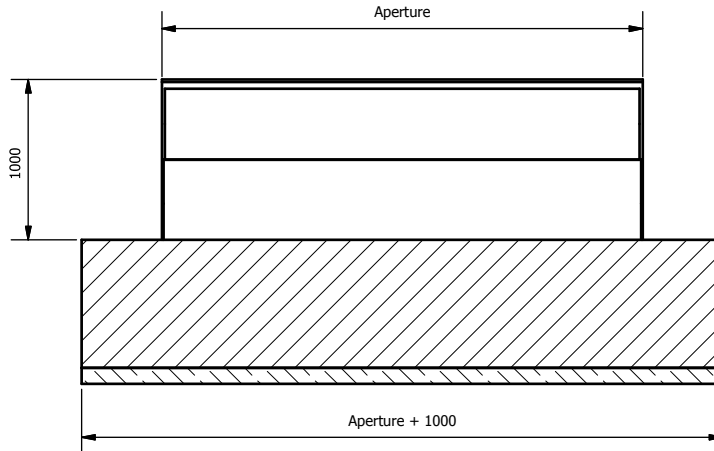

Terra Blocker ATTB-80 MKIII

IWA 14-1:2013 Impact tested
N2A, 7200kg, 80kph

ZERO PENETRATION P1

Also see:

Terra Blocker 7.5t @ 30mph
Terra Shallow Blocker

FRONTIER PITTS LTD
CROMPTON HOUSE . CROMPTON WAY
CRAWLEY . WEST SUSSEX . RH10 9QZ
TEL: +44 (0) 1293 548 301
FAX: +44 (0) 1293 560 560
EMAIL: contracts@frontierpitts.com
WEB: www.frontierpitts.com

TITLE: Terra Blocker ATTB-80 MKIII
Installation Layout

DRAWING NUMBER:

DRAWN: B.K

NOT TO SCALE DIMENSIONS IN MM

SALES DRAWINGS
FOR INFORMATION ONLY, NOT FOR CONSTRUCTION
COPYRIGHT OF FRONTIER PITTS LTD