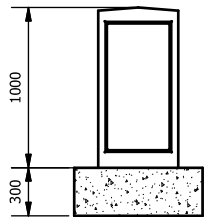

Terra Blocker ATTB-80 MKIII

IWA 14-1:2013 Impact tested
N2A, 7200kg, 80kph

ZERO PENETRATION P1

Also see:

Terra Blocker 7.5t @ 30mph
Terra Shallow Blocker

FRONTIER PITTS LTD
CROMPTON HOUSE . CROMPTON WAY
CRAWLEY . WEST SUSSEX . RH10 9QZ
TEL: +44 (0) 1293 548 301
FAX: +44 (0) 1293 560 560
EMAIL: contracts@frontierpitts.com
WEB: www.frontierpitts.com

TITLE: Terra Blocker ATTB-80 MKIII
Installation Layout

DRAWING NUMBER:

DRAWN: B.K

NOT TO SCALE DIMENSIONS IN MM

SALES DRAWINGS
FOR INFORMATION ONLY, NOT FOR CONSTRUCTION
COPYRIGHT OF FRONTIER PITTS LTD