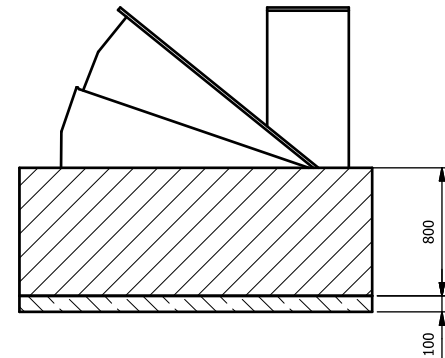

Terra Blocker ATTB-80 MKIII

IWA 14-1:2013 Impact tested
N2A, 7200kg, 80kph

ZERO PENETRATION P1

Also see:

Terra Blocker 7.5t @ 30mph
Terra Shallow Blocker

FRONTIER PITTS LTD
CROMPTON HOUSE . CROMPTON WAY
CRAWLEY . WEST SUSSEX . RH10 9QZ
TEL: +44 (0) 1293 548 301
FAX: +44 (0) 1293 560 560
EMAIL: contracts@frontierpitts.com
WEB: www.frontierpitts.com

TITLE: Terra Blocker ATTB-80 MKIII
Installation Layout

DRAWING NUMBER:

DRAWN: B.K

NOT TO SCALE DIMENSIONS IN MM

SALES DRAWINGS
FOR INFORMATION ONLY, NOT FOR CONSTRUCTION
COPYRIGHT OF FRONTIER PITTS LTD