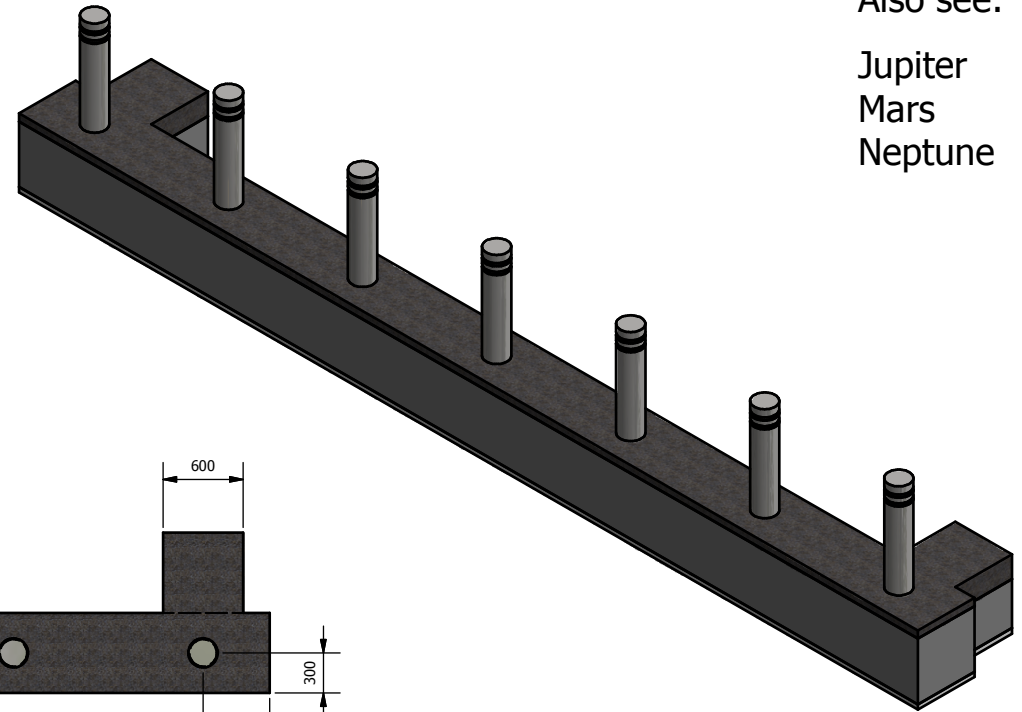

Planet Range

VENUS

PAS 68 Impact Tested
7.5T @ 30mph

Also see:

- Jupiter
- Mars
- Neptune

FRONTIER PITTS LTD
CROMPTON HOUSE . CROMPTON WAY
CRAWLEY . WEST SUSSEX . RH10 9QZ
TEL: +44 (0) 1293 548 301
FAX: +44 (0) 1293 560 560
EMAIL: contracts@frontierpitts.com
WEB: www.frontierpitts.com

TITLE: Terra VENUS Bollard
Ø219 Bollard (7.5T @ 30mph)
Standard Foundation Detail

DRAWING NUMBER: Venus Concept 01.03.16

DRAWN: B.K NOT TO SCALE DIMENSIONS IN MM

SALES DRAWINGS
FOR INFORMATION ONLY, NOT FOR CONSTRUCTION
COPYRIGHT OF FRONTIER PITTS LTD