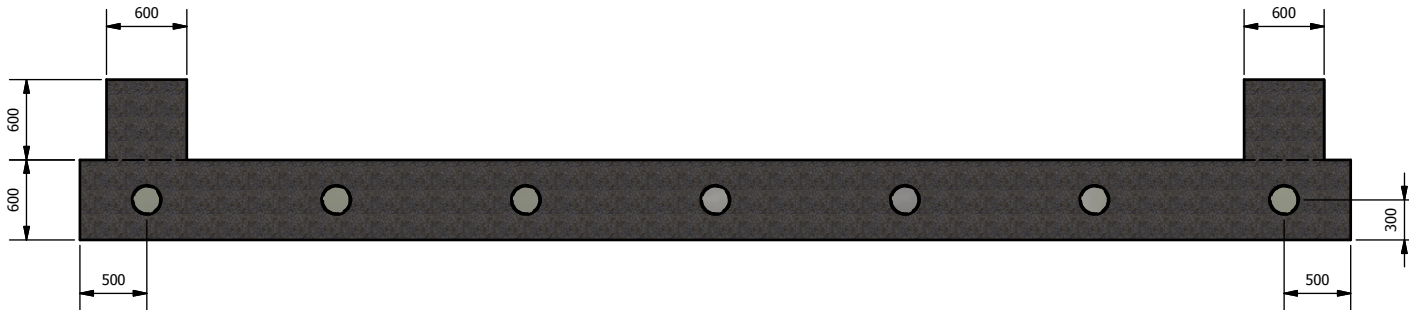

Planet Range

VENUS

PAS 68 Impact Tested
7.5T @ 30mph

Also see:

- Jupiter
- Mars
- Neptune

FRONTIER PITTS LTD
CROMPTON HOUSE . CROMPTON WAY
CRAWLEY . WEST SUSSEX . RH10 9QZ
TEL: +44 (0) 1293 548 301
FAX: +44 (0) 1293 560 560
EMAIL: contracts@frontierpitts.com
WEB: www.frontierpitts.com

TITLE: Terra VENUS Bollard
Ø219 Bollard (7.5T @ 30mph)
Standard Foundation Detail

DRAWING NUMBER: Venus Concept 01.03.16

DRAWN: B.K NOT TO SCALE DIMENSIONS IN MM