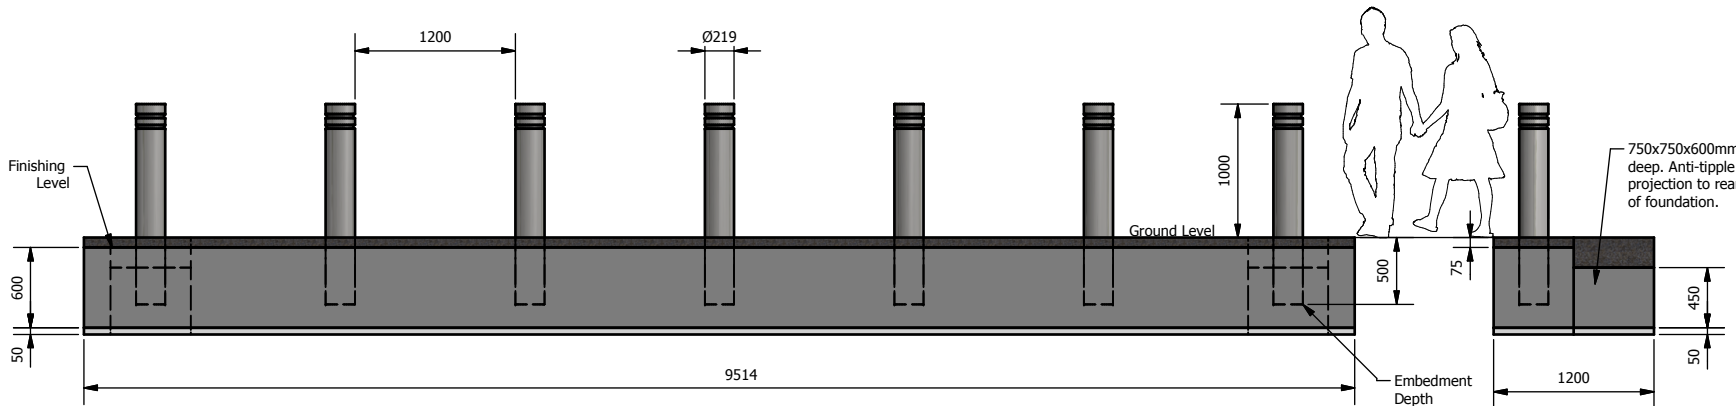

Planet Range

VENUS

PAS 68 Impact Tested
7.5T @ 30mph

Also see:

- Jupiter
- Mars
- Neptune

FRONTIER PITTS LTD
CROMPTON HOUSE . CROMPTON WAY
CRAWLEY . WEST SUSSEX . RH10 9QZ
TEL: +44 (0) 1293 548 301
FAX: +44 (0) 1293 560 560
EMAIL: contracts@frontierpitts.com
WEB: www.frontierpitts.com

TITLE: Terra VENUS Bollard
Ø219 Bollard (7.5T @ 30mph)
Standard Foundation Detail

DRAWING NUMBER: Venus Concept 01.03.16

DRAWN: B.K NOT TO SCALE DIMENSIONS IN MM