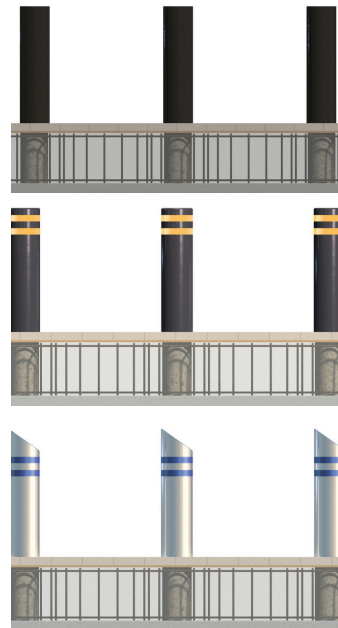

TERRA STATIC MARS BOLLARD PAS 68 7.5t @ 64kph

Ensure top-tier security with the Terra Static Mars Bollard, impact tested to PAS 68 standards, stopping 7.5 tons at 64Kph. Featuring a durable, standard RAL color coating and customizable sleeves, these bollards offer robust protection with stylish options.

BENEFITS & FEATURES

- Classification Codes: V/7500[N2]/64/90:4.0/16.7
- Impact tested to PAS 68 standards at 7.5 tons at 64Kph
- SIRA Approved
- Foundation Type C Embedment: 500mm
- Height above ground: 1000mm
- Diameter: 219mmø
- Finish: Painted to any RAL colour
- Options: Range of Aesthetic Sleeves, including stainless steel and Removable
- Construction: The bollard is made from a hard steel tube using high-strength, low-alloy structural steel that meets European standards.
- Shallow Embedment Depth 500mm, Foundation Type C
- Finish: Shotblasted, hot zinc sprayed (galvanised), primed and finished with a final coat of polyurethane paint.
- Optional finish: 316 Stainless Steel Satin finish or bead blasted sleeves with dome or mitre tops. Other decorative sleeves available on request
- Accreditations: Secured by Design, BRE Global

FINISH OPTIONS

Polyester Powder Coated Sleeves

Polyurathane Coated Finish

Bead Blasted Stainless Steel

Satin Polished Stainless Steel

316L Stainless Steel Mirror Finish

TOP DESIGN OPTIONS

Bollard with Stainless Steel sleeve Mitre top and banding

Bollard with Stainless Steel Sleeve Mitre top

Painted Bollard and Flat top with Banding

Bollard with Stainless Steel Sleeve Semidome with Banding

Bollard Painted Finish Only

Personalised Engraving Available