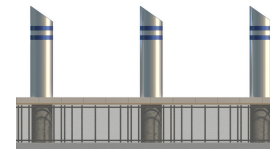

TOP DESIGN OPTIONS

Bollard with Stainless Steel sleeve Mitre top and banding