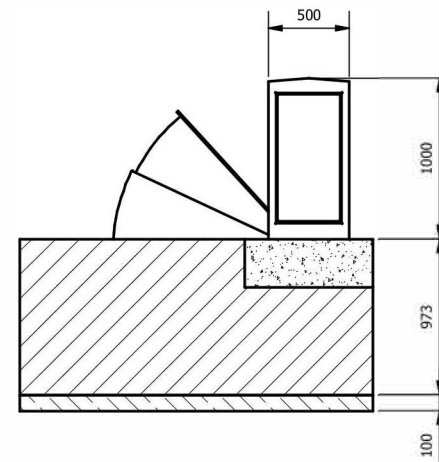

Terra Blocker

PAS 68 Impact tested 7.5T @ 30mph

Also see:

Terra Blocker 7.5t @ 50mph
Terra Shallow Blocker

Control Cabinet
Position to be agreed
Max distance 10m

FRONTIER PITTS LTD
CROMPTON HOUSE . CROMPTON WAY
CRAWLEY . WEST SUSSEX . RH10 9QZ
TEL: +44 (0) 1293 548 301
FAX: +44 (0) 1293 560 560
EMAIL: contracts@frontierpitts.com
WEB: www.frontierpitts.com

TITLE: Terra Blocker 7.5t @ 30mph
Installation Layout

DRAWING NUMBER: 6872-30-01 SALESv1

DRAWN: B.K NOT TO SCALE DIMENSIONS IN MM

SALES DRAWINGS
FOR INFORMATION ONLY, NOT FOR CONSTRUCTION
COPYRIGHT OF FRONTIER PITTS LTD