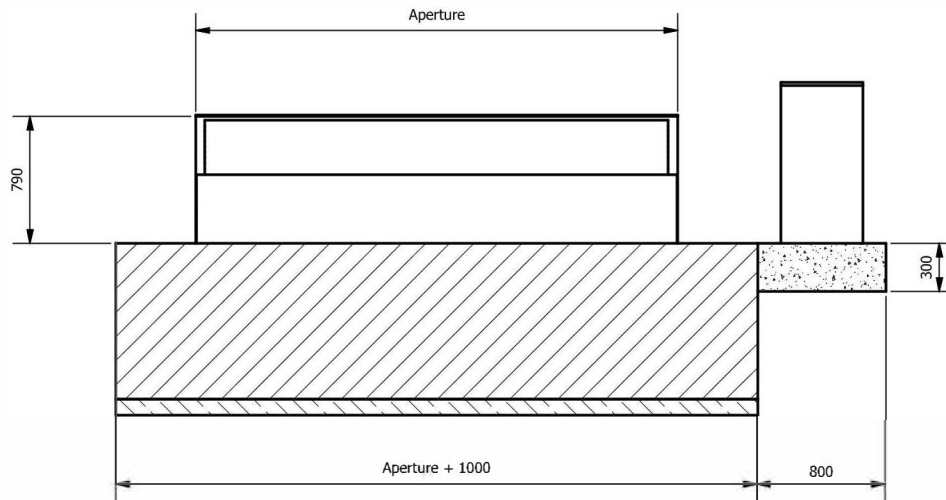

Terra Blocker

PAS 68 Impact tested 7.5T @ 30mph

Also see:

Terra Blocker 7.5t @ 50mph
Terra Shallow Blocker

Control Cabinet
Position to be agreed
Max distance 10m

FRONTIER PITTS LTD
CROMPTON HOUSE . CROMPTON WAY
CRAWLEY . WEST SUSSEX . RH10 9QZ
TEL: +44 (0) 1293 548 301
FAX: +44 (0) 1293 560 560
EMAIL: contracts@frontierpitts.com
WEB: www.frontierpitts.com

TITLE: Terra Blocker 7.5t @ 30mph
Installation Layout

DRAWING NUMBER: 6872-30-01 SALESv1

DRAWN: B.K NOT TO SCALE DIMENSIONS IN MM

SALES DRAWINGS
FOR INFORMATION ONLY, NOT FOR CONSTRUCTION
COPYRIGHT OF FRONTIER PITTS LTD