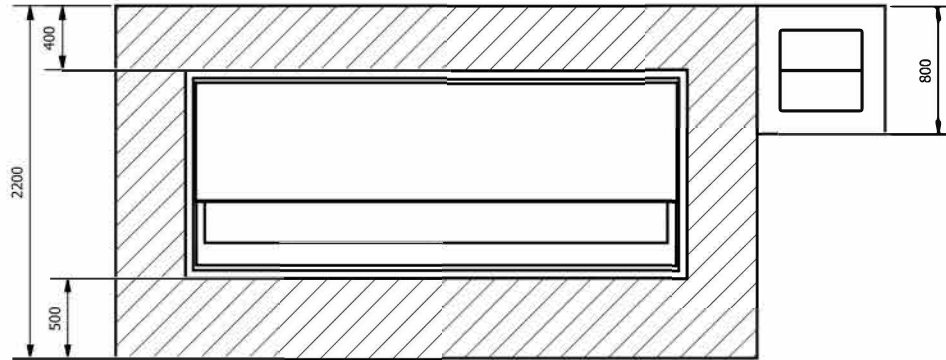

Terra Blocker

PAS 68 Impact tested 7.5T @ 30mph

Also see:

Terra Blocker 7.5t @ 50mph
Terra Shallow Blocker

Control Cabinet
Position to be agreed
Max distance 10m

FRONTIER PITTS LTD
CROMPTON HOUSE . CROMPTON WAY
CRAWLEY . WEST SUSSEX . RH10 9QZ
TEL: +44 (0) 1293 548 301
FAX: +44 (0) 1293 560 560
EMAIL: contracts@frontierpitts.com
WEB: www.frontierpitts.com

TITLE: Terra Blocker 7.5t @ 30mph
Installation Layout

DRAWING NUMBER: 6872-30-01 SALESv1

DRAWN: B.K NOT TO SCALE DIMENSIONS IN MM

SALES DRAWINGS
FOR INFORMATION ONLY, NOT FOR CONSTRUCTION
COPYRIGHT OF FRONTIER PITTS LTD