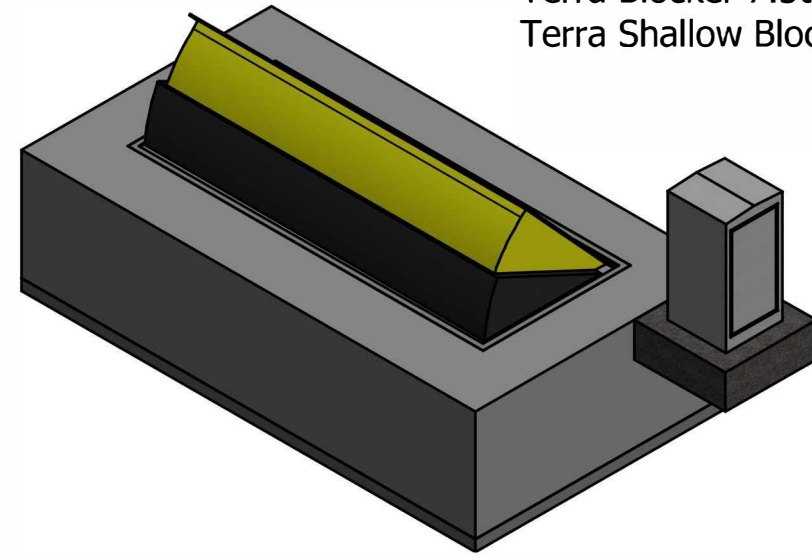

Terra Blocker

PAS 68 Impact tested 7.5T @ 30mph

Also see:

Terra Blocker 7.5t @ 50mph
Terra Shallow Blocker

Control Cabinet
Position to be agreed
Max distance 10m

FRONTIER PITTS LTD
CROMPTON HOUSE . CROMPTON WAY
CRAWLEY . WEST SUSSEX . RH10 9QZ
TEL: +44 (0) 1293 548 301
FAX: +44 (0) 1293 560 560
EMAIL: contracts@frontierpitts.com
WEB: www.frontierpitts.com

TITLE: Terra Blocker 7.5t @ 30mph
Installation Layout

DRAWING NUMBER: 6872-30-01 SALESv1

DRAWN: B.K NOT TO SCALE DIMENSIONS IN MM

SALES DRAWINGS
FOR INFORMATION ONLY, NOT FOR CONSTRUCTION
COPYRIGHT OF FRONTIER PITTS LTD