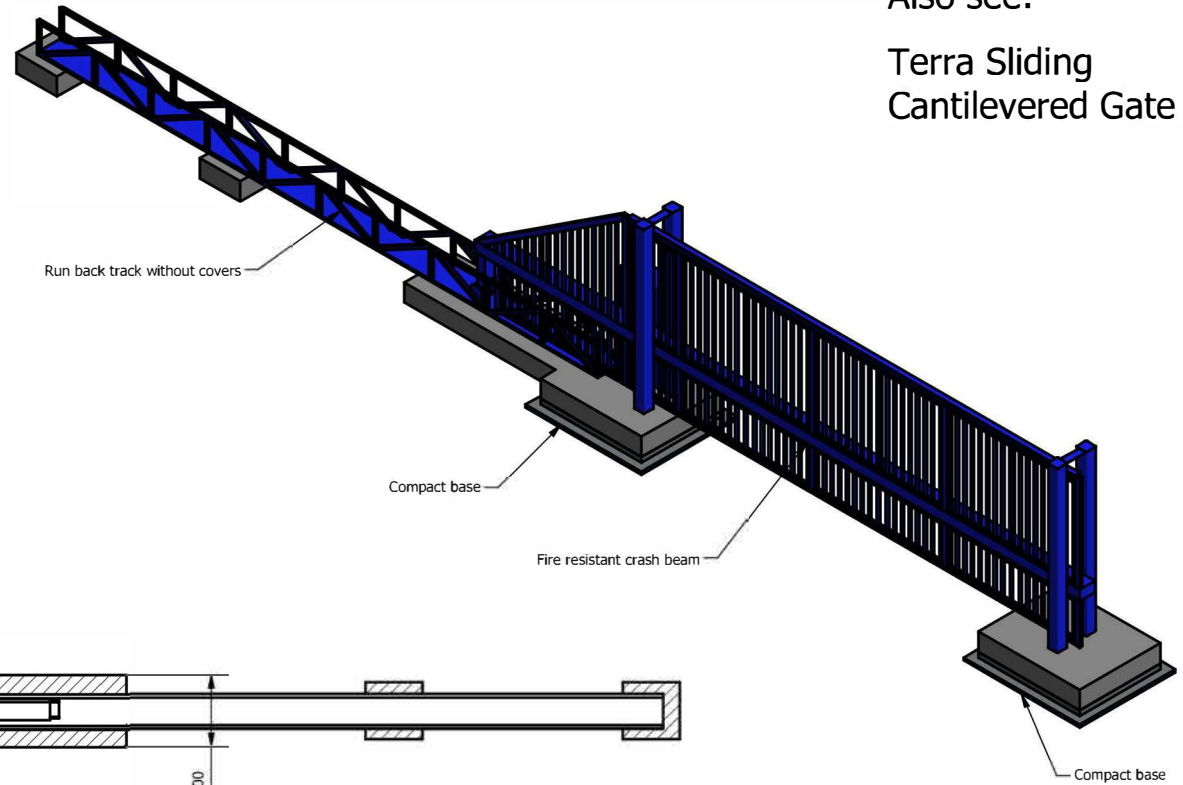

Terra G8 Sliding Cantilevered Gate

IWA 14 Impact tested
7.2T @ 80kph

Also see:
Terra Sliding
Cantilevered Gate

FRONTIER PITTS LTD
CROMPTON HOUSE . CROMPTON WAY
CRAWLEY . WEST SUSSEX . RH10 9QZ
TEL: +44 (0) 1293 548 301
FAX: +44 (0) 1293 560 560
EMAIL: contracts@frontierpitts.com
WEB: www.frontierpitts.com

TITLE: Terra G8
Installation Layout

DRAWING NUMBER: PD00013-18 SALESv1

DRAWN: B.K NOT TO SCALE DIMENSIONS IN MM

SALES DRAWINGS
FOR INFORMATION ONLY, NOT FOR CONSTRUCTION
COPYRIGHT OF FRONTIER PITTS LTD