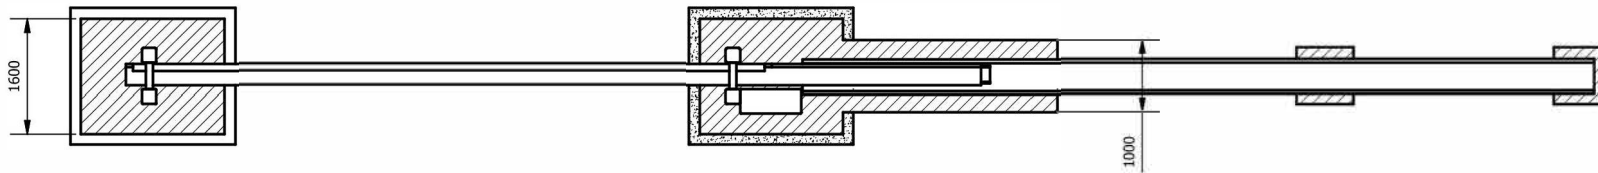

Terra G8 Sliding Cantilevered Gate

IWA 14 Impact tested
7.2T @ 80kph

Also see:
Terra Sliding
Cantilevered Gate

FRONTIER PITTS LTD
CROMPTON HOUSE . CROMPTON WAY
CRAWLEY . WEST SUSSEX . RH10 9QZ
TEL: +44 (0) 1293 548 301
FAX: +44 (0) 1293 560 560
EMAIL: contracts@frontierpitts.com
WEB: www.frontierpitts.com

TITLE: Terra G8
Installation Layout

DRAWING NUMBER: PD00013-18 SALESv1

DRAWN: B.K NOT TO SCALE DIMENSIONS IN MM

SALES DRAWINGS
FOR INFORMATION ONLY, NOT FOR CONSTRUCTION
COPYRIGHT OF FRONTIER PITTS LTD