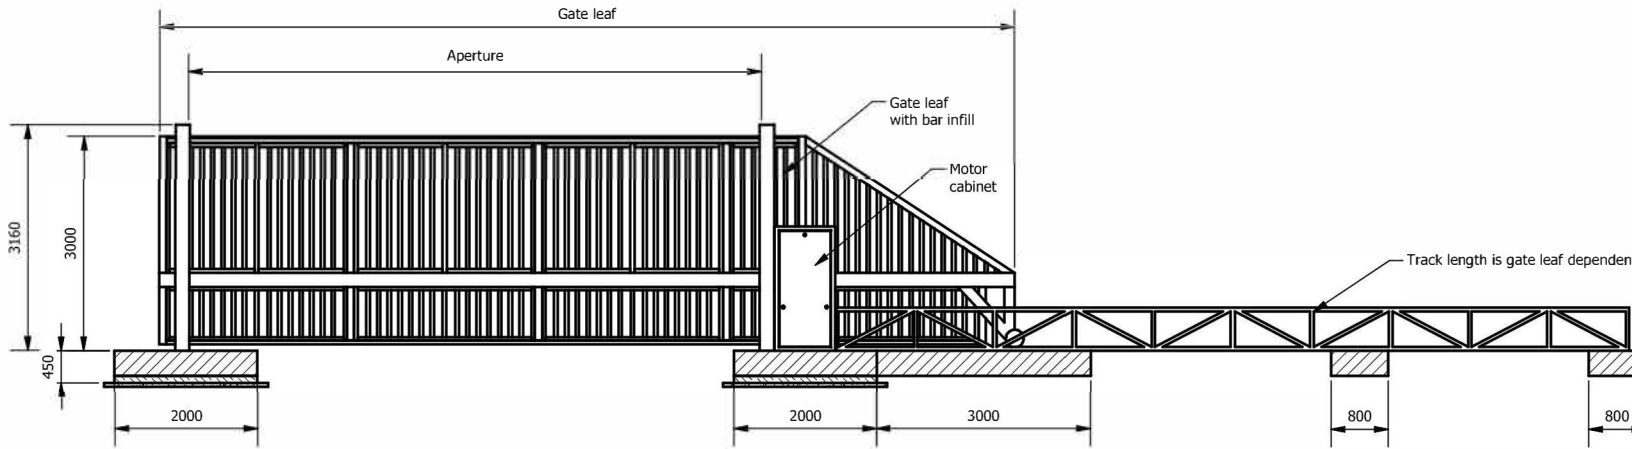

Terra G8 Sliding Cantilevered Gate

IWA 14 Impact tested
7.2T @ 80kph

Also see:
Terra Sliding
Cantilevered Gate

FRONTIER PITTS LTD
CROMPTON HOUSE . CROMPTON WAY
CRAWLEY . WEST SUSSEX . RH10 9QZ
TEL: +44 (0) 1293 548 301
FAX: +44 (0) 1293 560 560
EMAIL: contracts@frontierpitts.com
WEB: www.frontierpitts.com

TITLE: Terra G8
Installation Layout

DRAWING NUMBER: PD00013-18 SALESv1

DRAWN: B.K NOT TO SCALE DIMENSIONS IN MM

SALES DRAWINGS
FOR INFORMATION ONLY, NOT FOR CONSTRUCTION
COPYRIGHT OF FRONTIER PITTS LTD